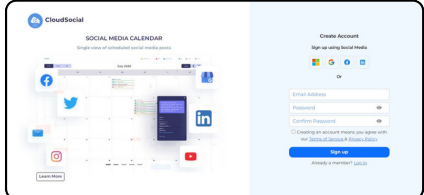

HOW TO SIGN UP IN CLOUDSOCIAL?

CLOUDSOCIAL

ACCOUNT SETUP
Fill the mandatory information to complete account setup

1 Personal Information 2 Create Brand 3 Connect Social Accounts 4 Invite Team Members 5 Share Access with Team