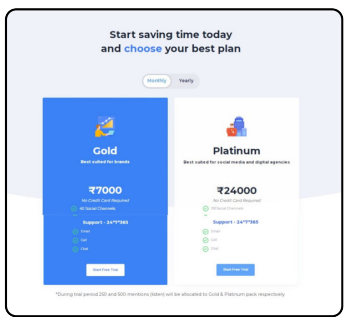

HOW TO SIGN UP IN CLOUDSOCIAL?

CLOUDSOCIAL

ACCOUNT SETUP
Fill the mandatory information to complete account setup

1 Personal Information 2 Create Brand 3 Connect Social Accounts 4 Invite Team Members 5 Share Access with Team