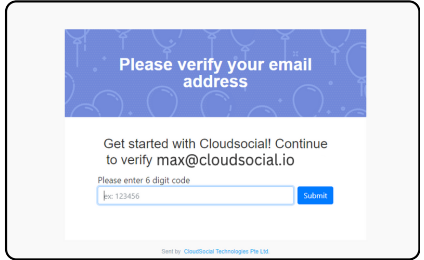

HOW TO SIGN UP IN CLOUDSOCIAL?

CLOUDSOCIAL

ACCOUNT SETUP
Fill the mandatory information to complete account setup

1 Personal Information 2 Create Brand 3 Connect Social Accounts 4 Invite Team Members 5 Share Access with Team