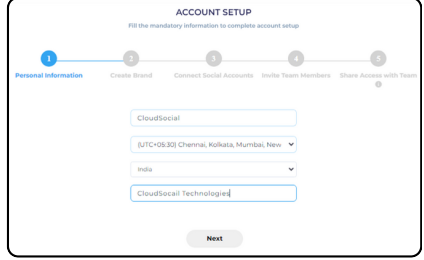

HOW TO SIGN UP IN CLOUDSOCIAL?

CLOUDSOCIAL

ACCOUNT SETUP
Fill the mandatory information to complete account setup

1 Personal Information 2 Create Brand 3 Connect Social Accounts 4 Invite Team Members 5 Share Access with Team