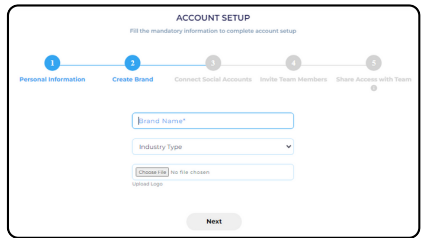

HOW TO SIGN UP IN CLOUDSOCIAL?

CLOUDSOCIAL

ACCOUNT SETUP
Fill the mandatory information to complete account setup

1 Personal Information 2 Create Brand 3 Connect Social Accounts 4 Invite Team Members 5 Share Access with Team